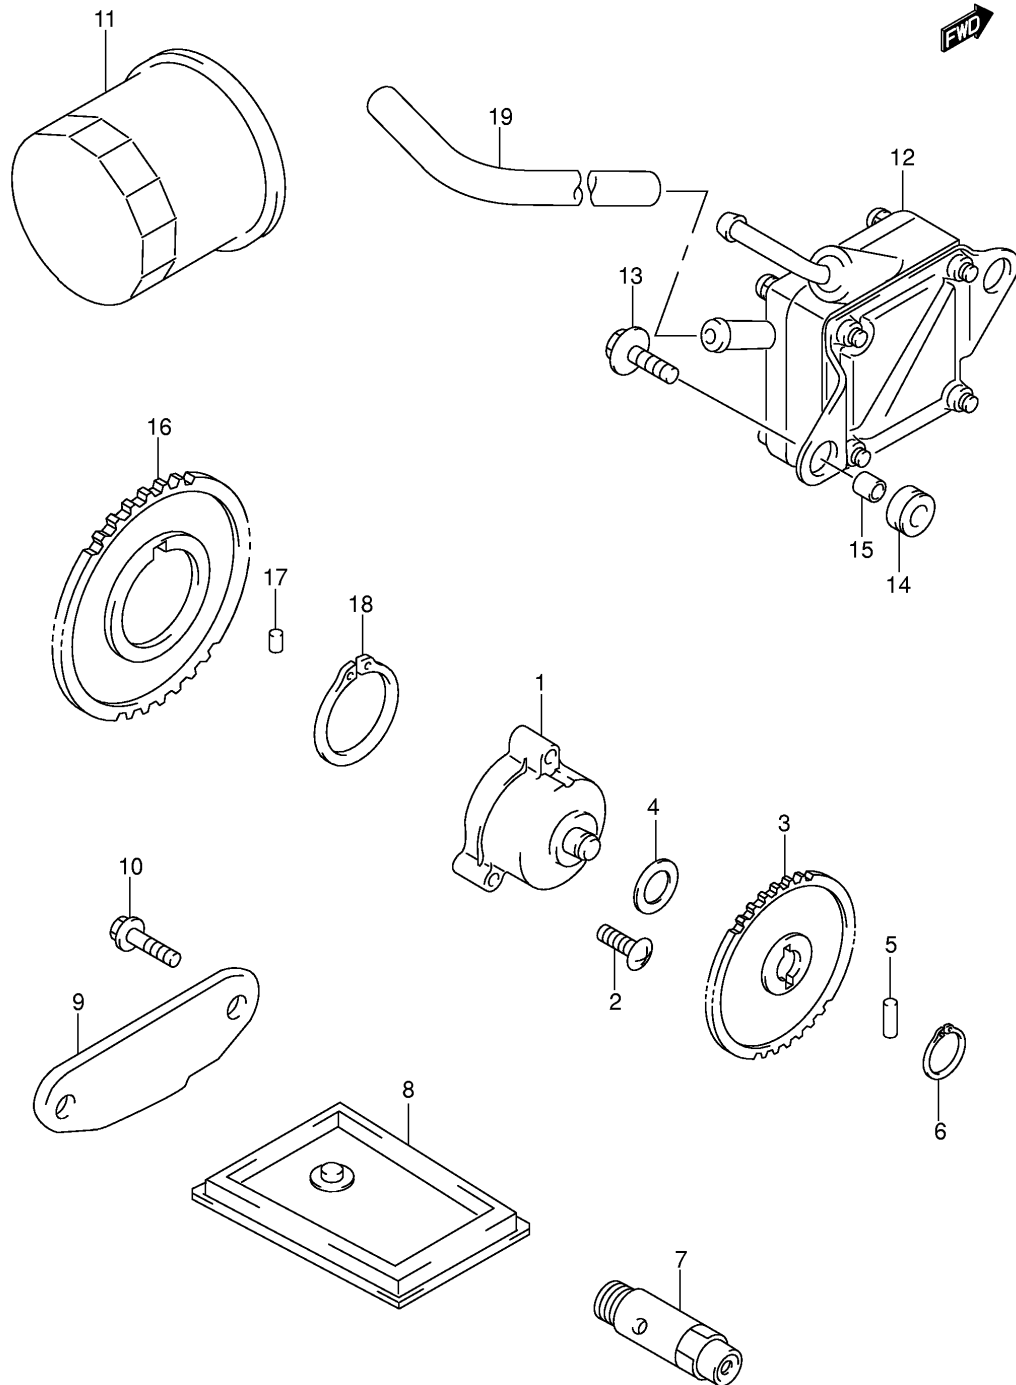

Ref No	Part No	Description
1	12760-19F00	Chain, Cam Shaft Drive
2	12771-19F00	Guide, Cam Chain No.1
3	12782-19F00	Guide, Cam Chain No.2
4	07130-06123	Bolt
5	12811-19F00	Tensioner, Cam Chain
6	12812-35C00	Bolt, Cam Chain Tensioner
7	08211-06181	Washer
8	12830-19F11	Adjuster Assy, Tensioner
9	12837-33E00	Gasket, Tensioner Adjuster
10	12834-33E00	Plug, Tensioner Adjuster
11	12837-24A10	Gasket, Tensioner Adjuster
12	07130-06253	Bolt

Ref No	Part No	Description
46	13271-44B00	• . Spring

Ref No	Part No	Description
1	13684-48B10	Hose
2	13684-19F00	Hose (5.3x10.5x125)
3	13684-19F10	Hose (11x15x90)
4	13684-19F20	Hose (5.3x10.5)
5	13685-48B00	Nipple
6	13671-19F00	Clip
7	13686-19F00	Hose (7x11x250)
8	13671-19F10	Clip
9	09352-50903-600	Hose (5x9x600)
10	13482-20F00	Plate
11	13447-20F00	Plate
12	13602-05109	Screw
13	13612-19F00	Bolt
14	13324-19F00	Nut
15	13267-19F00	Adjust Screw Assy
16	13271-33C00	Spring
17	13580-19F00	Sensor Assy
18	13602-19B50	Screw
19	13553-19F00	Lever Assy
20	13563-19F00	Pin
21	13615-45010	Washer
22	13279-19F00	Plate, Idle Adjust
23	13650-25E01	Heater Assy, Carburetor
24	13655-25E00	Thermo Switch, Heater
25	09407-18402	Clamp, Thermo Switch
26	13683-10D20	Hose (5x9x60)
26	13684-20F30	Hose (5x9x40)
27	09352-50901-600	Hose (5x9x600)
28	13685-48B00	Nipple

Ref No	Part No	Description
1	16400-20F00	Pump Assy, Engine Oil
2	02112-06253	Screw
3	16331-48E00	Gear, Oil Pump Driven (nt:34)
4	09181-10158	Shim
5	09261-04009	Pin (4x15.8)
6	08331-31106	Circlip
7	16440-17C20	Valve Assy, Oil Relief
8	16520-32E00	Strainer, Engine Oil
9	16523-48E00	Cap, Oil Strainer
10	01547-06123	Bolt
11	16510-34E00	Filter Assy, Engine Oil
12	15100-19F00	Pump Assy, Fuel
13	09116-06115	Bolt, Fuel Pump
14	09320-09036	Cushion, Fuel Pump
15	09180-06257	Spacer, Fuel Pump
16	16321-19F00	Gear, Engine Oil Pump Drive
17	09261-06002	Roller (od:6,l:6)
18	08331-31383	Circlip
19	09355-50105-600	Hose, Vacuum